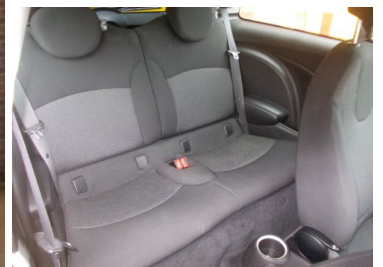

DIPLOCKS CAR SALES

2007(07) Mini Hatch Cooper 1.4 One 3dr

SOLD

Engine: Petrol
Body: Hatchback
Gearbox: Manual
Capacity: 1397cc
Colour: Yellow
Mileage: 103,000
CO²: 138g/km
MPG: 49.6mpg
Top Speed: 115mph
BHP: 94bhp
Insurance Grp: 11E

Diplocks Car Sales
Diplocks Industrial Estate
Unit 14 North Crescent
Hailsham
East Sussex, BN27 3JF

15" STEEL
ELECTRIC FRONT WINDOWS
ISOFIX CHILD SEAT PREPARATION
50/50 SPLIT FOLDING REAR SEATS
DRIVER AND PASSENGER AIRBAGS
ABS/EBD
DRIVER/FRONT PASSENGER SIDE AIRBAGS
PUSH BUTTON STARTER
RADIO BOOST + SINGLE SLOT CD
POWER STEERING
CENTRAL LOCKING
ELECTRIC MIRRORS
ALLOY WHEELS
6 SPEED GEAR BOX
CALL 07977268238 OR
07958586647 FOR INFO